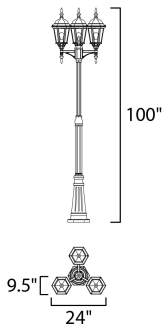

PRODUCT DESCRIPTION

Poles is a traditional style from Maxim Lighting International in Black, or Rust Patina finish.

MEASUREMENTS

DIMENSION : 24" W x 100" H
 MAX OAH : 5.67" W x 5.67" H
 HANGING WEIGHT : 23.54 lb